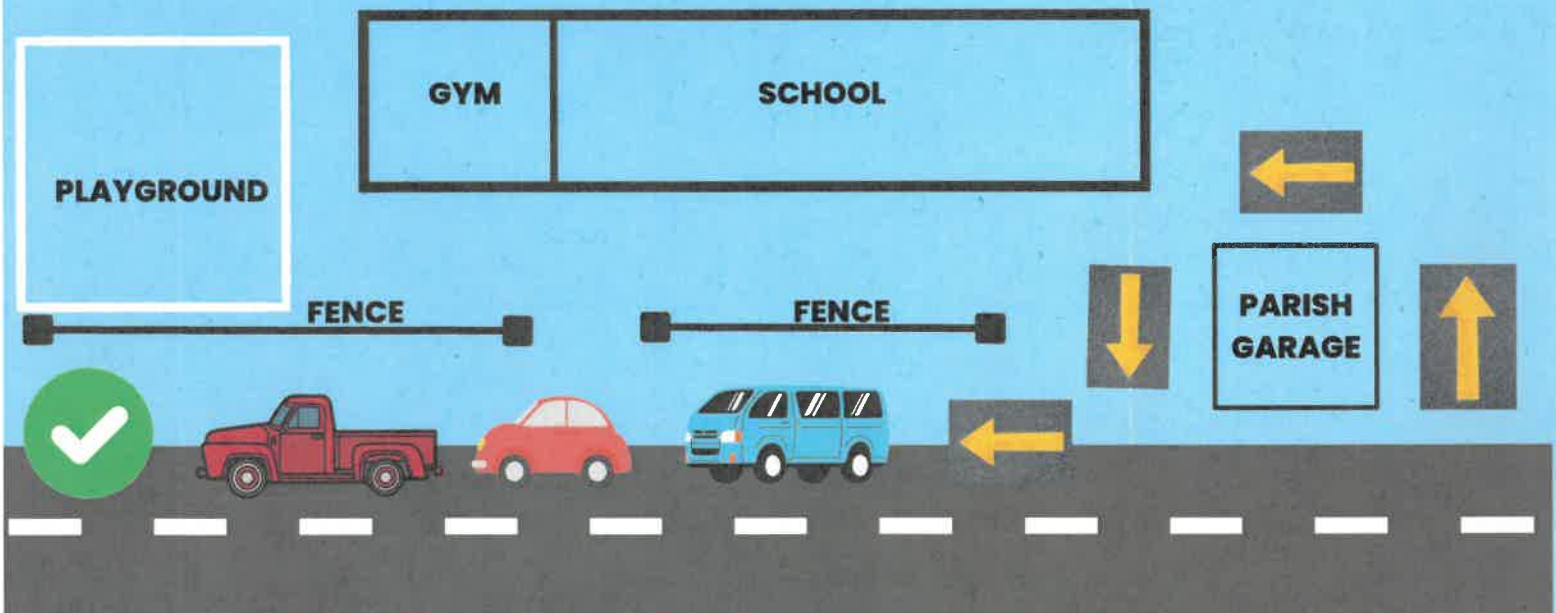

NEW TRAFFIC PATTERN FOR MORNING DROP-OFF

PLEASE SEE MAP BELOW ABOUT VEHICLES DROPPING OFF
FACING SOUTH ON 13TH STREET.

STUDENTS SHOULD NOT CROSS THE ROAD.

CIRCLE AROUND THE PARISH GARAGE TO FACE SOUTH ON
13TH STREET FOR A SAFE EXIT FROM THE VEHICLE.

THANK YOU FOR YOUR ATTENTION IN THIS MATTER.

X DO NOT DROP OFF FACING NORTH ON 13TH STREET
NO STUDENTS CROSSING STREET